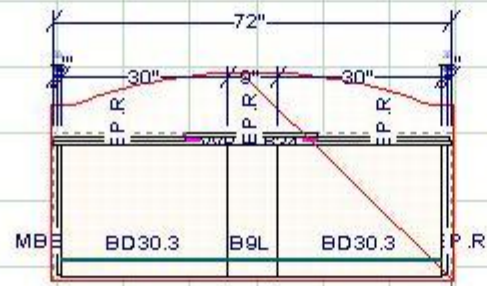

SAM KHATAMI
PRELIMINARY ONLY
FIRST OPTION

*CHANGE WINDOW STYLE
H/O DOES NOT WANT WINDOW CENTERED
IN FRONT OF SINK (NEIGHBORS VIEW)

12" OVERHANG OFF BACK
RADIUS/ARCH

LARGER
SINK BASE
H/O WANT 3 TUB

SLIDER/FRENCH DOORS