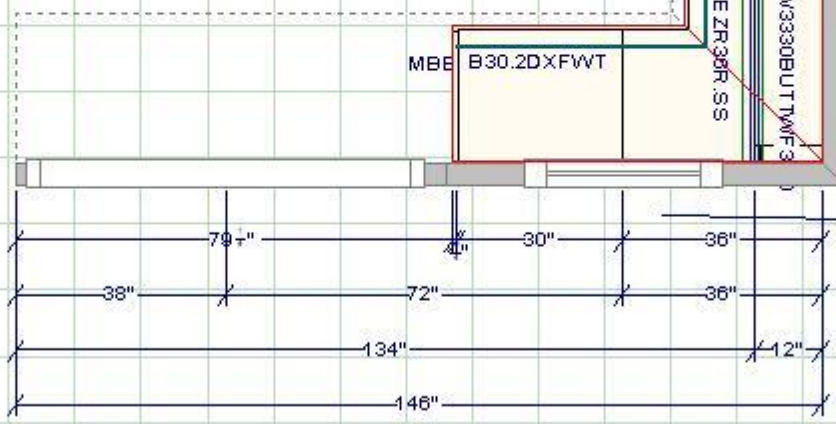

SAM KHATAMI
PRELIMINARY ONLY
FIRST OPTION

*CHANGE WINDOW STYLE
H/O DOES NOT WANT WINDOW CENTERED
IN FRONT OF SINK (NEIGHBORS VIEW)

12" OVERHANG OFF BACK
RADIUS/ARCH

LARGER
SINK BASE
H/O WANT 3 TUB

SLIDER/FRENCH DOORS