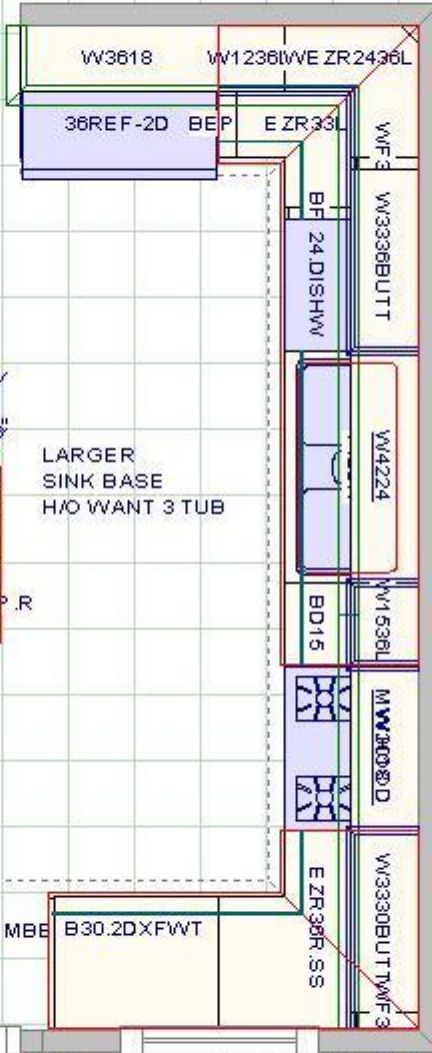

SAM KHATAMI
PRELIMINARY ONLY
FIRST OPTION

*CHANGE WINDOW STYLE
H/O DOES NOT WANT WINDOW CENTERED
IN FRONT OF SINK (NEIGHBORS VIEW)

12" OVERHANG OFF BACK
RADIUS/ARCH

LARGER
SINK BASE
H/O WANT 3 TUB

SLIDER/FRENCH DOORS

*CAN WE MOVE WINDOW, HERE ?